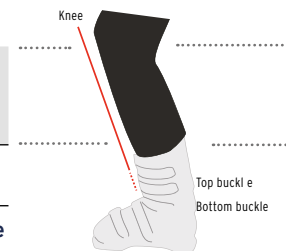

SHIN GUARDS SIZE GUIDE

	S		M / STD		L / XTD		PRO*	
	EU/cm	US/in	EU/cm	US/in	EU/cm	US/in	EU/cm	US/in
KNEE TO TOP BUCKLE LENGTH	31	12¾	38	15	42	16½	43	17

* choose PRO to cover up to the bottom buckle