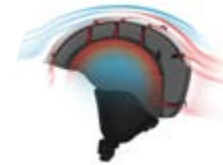

NOTION NOSHOCK HELMET BY SHRED.

ENHANCED WITH
**SLYTECH™ SHOCK
ABSORPTION BY SHRED.**

- ☑ Protection from linear impacts

VENTILATION

- ☑ 3 Positions
- ☑ Top | Back | Sides
- ☑ Single Switch

**SHRED. ROTATIONAL
ENERGY SYSTEM™**

- ☑ Protection from rotational forces

SHRED. HEXAFLOW™

- ☑ Enhances linear absorption
- ☑ Maximizes ventilation

RECCO®

- ☑ Avalanche reflector

XT2

- ☑ Odor protection

FIDLOCK®

- ☑ Magnetic closure

The Notion NoShock: a game-changer in the all-mountain and freeride helmet category. Hailed for its **extreme comfort** and **comprehensive protection**, this helmet is redefining standards by **checking all the boxes**. It's not just about protection; it's about embracing the mountain with confidence and style.