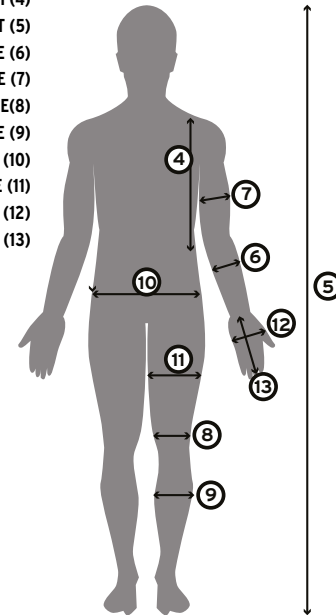

BODY PROTECTION SIZE GUIDE

ELBOW PADS SIZE GUIDE

	S		M		L		XL	
	EU/cm	US/in	EU/cm	US/in	EU/cm	US/in	EU/cm	US/in
BICEPS CIRCUMFERENCE 7	23-26	9-10	26-29	10 - 11½	29-32	11½-12½	32-35	12½-14
FOREARM CIRCUMFERENCE 6	20-24	8-9½	24-28	9½-11	28-31	11-12	31-34	12-13 ½

KNEE PADS SIZE GUIDE

	XS		S		M		L		XL	
	EU/cm	US/in	EU/cm	US/in	EU/cm	US/in	EU/cm	US/in	EU/cm	US/in
10CM ABOVE KNEE CAP CIRCUMFERENCE 8	36-39	14½-15½	39-42	15½-16½	42-45	16½-17½	45-48	17½-19	48-50	19-20
Calf Circumference 9	29-32	11½-12½	32-35	12½-14	35-38	14-15	38-41	15-16	41-43	16-17

GLOVES SIZE GUIDE

	XXS		XS		S		M		L		XL	
	EU/cm	US/in	EU/cm	US/in	EU/cm	US/in	EU/cm	US/in	EU/cm	US/in	EU/cm	US/in
HAND CIRCUMFERENCE 12	12-14	5 - 5½	14-17	5½ - 6½	17-19	6½ - 7½	19-22	7½ - 8½	22-24	8½ - 9½	24-27	9½ - 10½
HAND LENGTH 13	12-14	5 - 5½	14-17	5½ - 6½	17-19	6½ - 7½	19-22	7½ - 8½	22-24	8½ - 9½	24-27	9½ - 10½

- WAIST-TO-SHOULDER [W-S] LENGTH (4)
- APPROXIMATE BODY HEIGHT (5)
- FOREARM CIRCUMFERENCE (6)
- BICEPS CIRCUMFERENCE (7)
- ABOVE KNEE CAP CIRCUMFERENCE(8)
- CALF CIRCUMFERENCE (9)
- HIP CIRCUMFERENCE (10)
- LEG CIRCUMFERENCE (11)
- HAND CIRCUMFERENCE (12)
- HAND LENGTH (13)