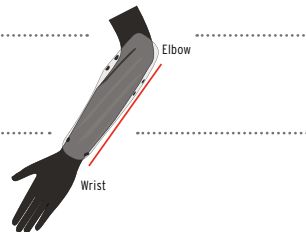

SKI RACE PROTECTION SIZE GUIDE

ARM GUARDS SIZE GUIDE

	S		M / STD		L / XTD	
	EU/cm	US/in	EU/cm	US/in	EU/cm	US/in
WRIST TO ELBOW LENGTH	25	9¾	27,5	10¾	30,5	12