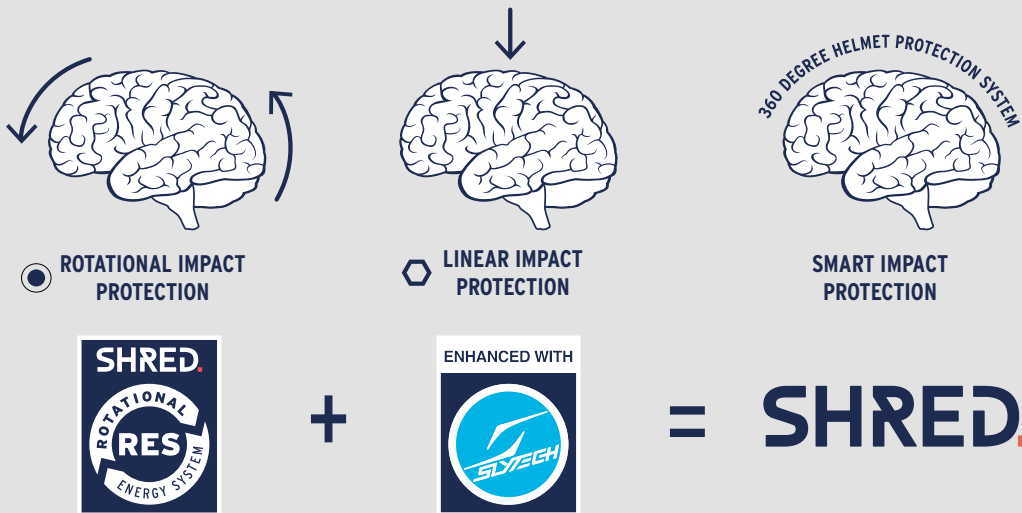

(4) SNUG REGULAR ROOMY

BASHER

(1) hard shell | (2) hard-ear
 (3) S: 51-54 cm | M: 54-57.5 cm | L: 58-61 cm

(4) SNUG REGULAR ROOMY

HELMETS TECHNOLOGY

SMART IMPACT PROTECTION

Powered by SHRED.'s Rotational Energy System™ and Slytech™ Shock Absorption.

To boost your confidence and fun, SHRED.'s Smart Impact Protection System™ effectively combats both rotational and linear forces. Simply put, this reduces harmful forces transmitted to your brain. SHRED.'s Rotational Energy System™ offers the lightest and thinnest solution for addressing rotational forces while Slytech™ Shock Absorption maximizes the helmet's ability to dissipate linear impact energy. Unleash your potential with SHRED.'s Smart Impact Protection System.™