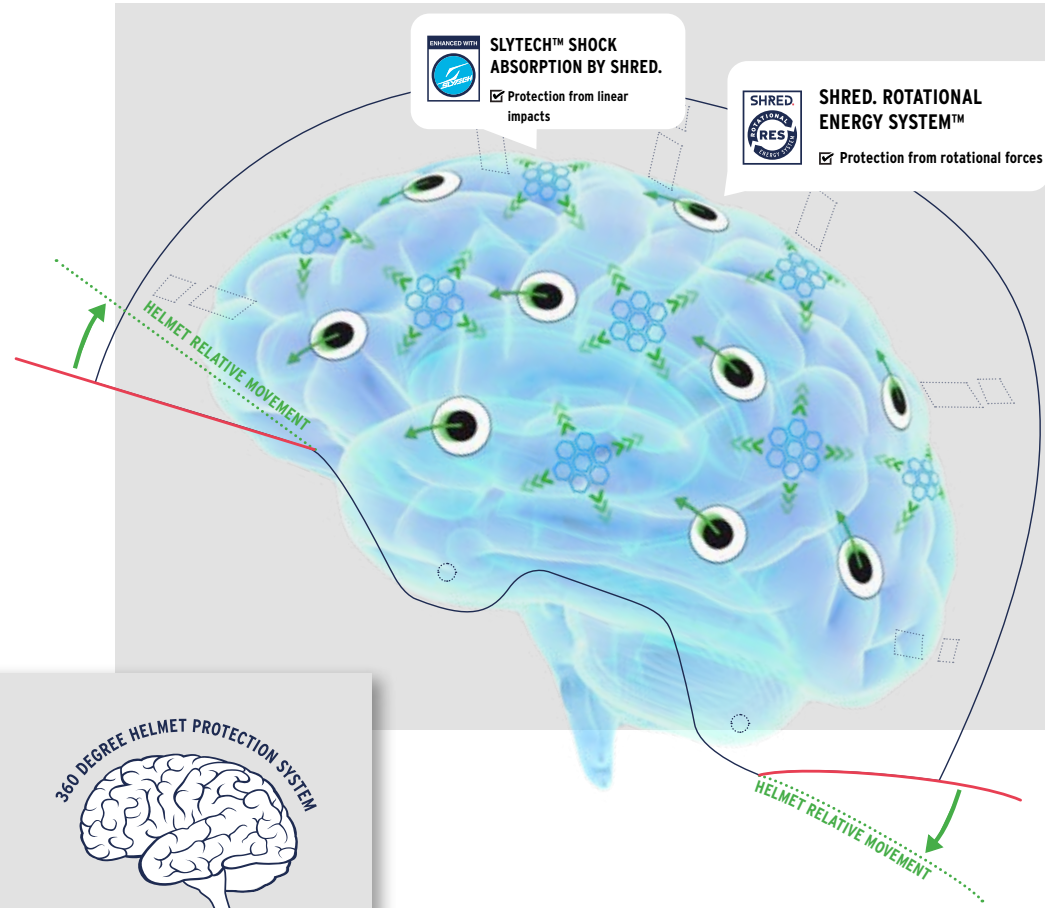

(4) SNUG REGULAR ROOMY

BASHER

(1) hard shell | (2) hard-ear
 (3) S: 51-54 cm | M: 54-57.5 cm | L: 58-61 cm

(4) SNUG REGULAR ROOMY

HELMETS TECHNOLOGY

SMART IMPACT PROTECTION

Powered by SHRED.'s Rotational Energy System™ and Slytech™ Shock Absorption.

To boost your confidence and fun, SHRED.'s Smart Impact Protection System™ effectively combats both rotational and linear forces. Simply put, this reduces harmful forces transmitted to your brain. SHRED.'s Rotational Energy System™ offers the lightest and thinnest solution for addressing rotational forces while Slytech™ Shock Absorption maximizes the helmet's ability to dissipate linear impact energy. Unleash your potential with SHRED.'s Smart Impact Protection System.™